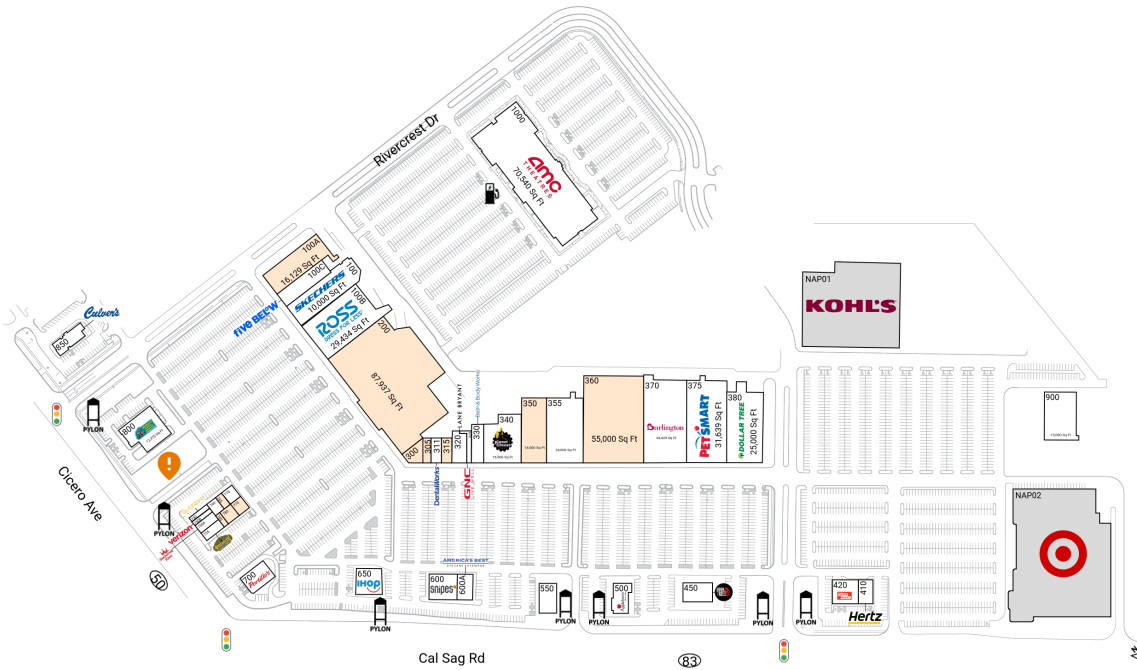

# Rivercrest Shopping Center

13200 Cicero Avenue | Crestwood, IL 60445

Cook County Chicago-Naperville-Elgin, IL-IN 536,964 Sq Ft

41.6532, -87.7413

## Available Spaces

100A	16,129 Sq Ft	360°	360	55,000 Sq Ft	360°
200	87,937 Sq Ft	360°	765	1,058 Sq Ft	
300	2,973 Sq Ft	360°	775	1,800 Sq Ft	360°
305	1,977 Sq Ft		780	1,925 Sq Ft	360°
315	2,352 Sq Ft	360°	785	730 Sq Ft	360°
350	14,000 Sq Ft	360°	OPO 1	0 Sq Ft	

## Current Tenants

Space size listed in square feet

100	SKECHERS	10,000	600	Snipes	7,061
100B	Ross Dress for Less	29,434	600A	America's Best Contacts & Eyeglasses	3,899
100C	Five Below	8,727	650	IHOP	4,977
311	DentalWorks	2,352	700	Portillo's	6,000
320	Lane Bryant	4,303	750	Crave Cookies	1,864
325	GNC	1,639	750A	Smoothie King	1,073
330	Bath & Body Works	3,600	750B	Verizon Wireless	1,300
340	Planet Fitness	16,500	755	Potbelly Sandwich Works	2,390
355	Office Max	24,000	760	Nailistic and Spa	1,485
370	Burlington	34,425	770	Eiffel Waffle	1,842
375	PetSmart	31,639	800	Mavis Tire	12,370
380	Dollar Tree	25,000	850	Culver's	4,000
410	Hertz	3,000	900	Hollywood Park	15,000
420	DashMart	6,500	1000	AMC Theatres	70,540
450	Hook & Reel Cajun Seafood & Bar	5,435	NAP01	Kohl's	0
500	Applebee's	5,600	NAP02	Target	0
550	Fat Tommy's	5,128			